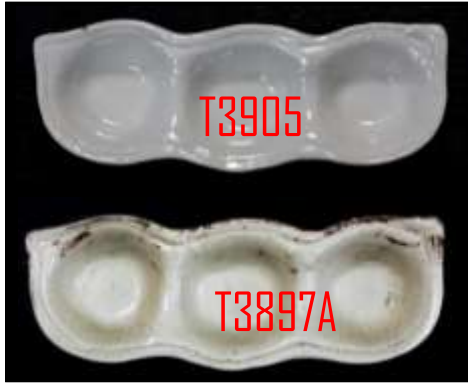

ITEM NO.:	DESCRIPTION
D515	DEEP PLATE
SIZE 25,5x5	PRICE

ITEM NO.:	DESCRIPTION
D516	BOWL
SIZE 16x8,8	PRICE

ITEM NO.:	DESCRIPTION
T3664	DEEP PLATE
SIZE 21x5	PRICE

ITEM NO.:	DESCRIPTION
T3665	DEEP PLATE
SIZE 21x5	PRICE

ITEM NO.:	DESCRIPTION
T4566	PARTITION PLATE
SIZE 21x13	PRICE

ITEM NO.:	DESCRIPTION
T4568	RECTANGLE PLATE
SIZE 33X19	PRICE

ITEM NO.:	DESCRIPTION
T4572	RECTANGLE PLATE
SIZE 21x14	PRICE

ITEM NO.:	DESCRIPTION
D239	PLATE
SIZE 16x11	PRICE

ITEM NO.:		DESCRIPTION	
W3151		DISH	
SIZE	24x24	PRICE	

ITEM NO.:		DESCRIPTION	
W3157		SQUAR PLATE	
SIZE	19x19	PRICE	

ITEM NO.:	SIZE:	PRICE:
A3129	20x20	
A3130	23x23	

ITEM NO.:		DESCRIPTION	
W3147		DISH	
SIZE	24x11	PRICE	

ITEM NO.:		DESCRIPTION	
W3145		OBLONG PLATE	
SIZE	24x16	PRICE	

ITEM NO.:	DESCRIPTION
W3152	OBLONG PLATE
SIZE	22x17
PRICE	

ITEM NO.:	SIZE:	PRICE:
T3905	27x10	
T3897A	27x10	

ITEM NO.:	DESCRIPTION
T3903	SAUCE DISH
SIZE	20x8
PRICE	