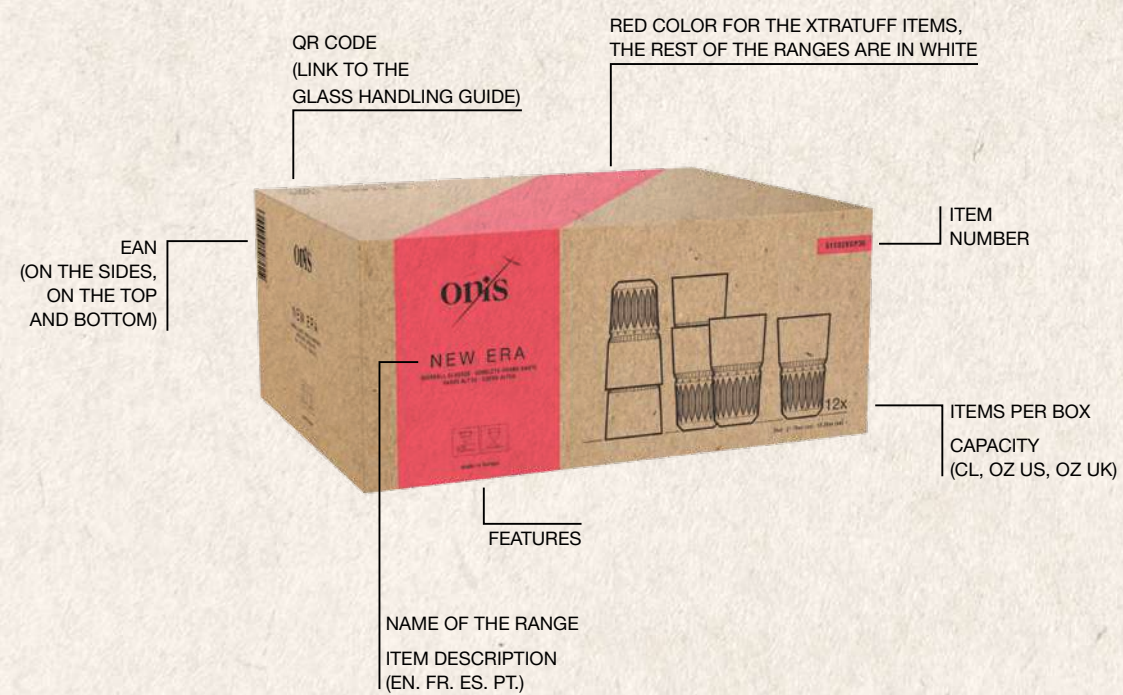

Only stack glasses which are designed for this.

Glasses in overhead racks should not touch.

Allow glasses time to cool before handling them.

ABOUT OUR PACKAGING

We have implemented eco-friendly packaging solutions, such as recycled cardboard materials and used a reduced number of inks. Designed to be easily recycled after use, reducing waste and conserving resources.