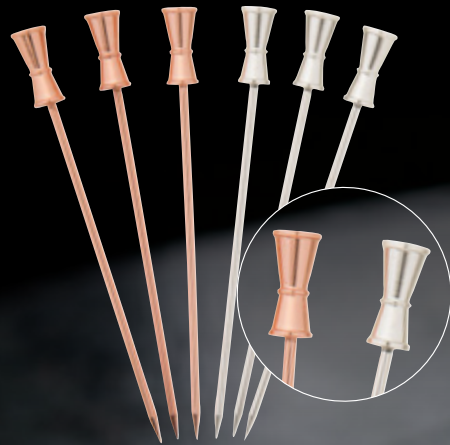

Cocktailpick set
Jigger - 6 pcs
12 cm
CPJ10612

Cocktailpick set
Shaker - 6 pcs
12 cm
CPS0612

Cocktailpick set
Pineapple - 6 pcs
12 cm
CPP0612

STIRRED, NOT SHAKEN

Drink stirrers
Shaker - 6 pcs
18 cm
STSH018 stainless steel
STCSH018 copper

Drink stirrers
Pineapple - 6 pcs
18 cm
STPA018 stainless steel
STCPA018 copper

Crafting perfection with every stamp **NEW**

The disc stirrer is essentially a stirrer or muddler designed to lightly 'stamp' or press garnishes, such as citrus slices, herbs, or berries, into your drink. The goal of using a disc stirrer is to gently release the flavors and aromas of these garnishes into the drink without overly crushing or damaging them, ensuring a balanced infusion.