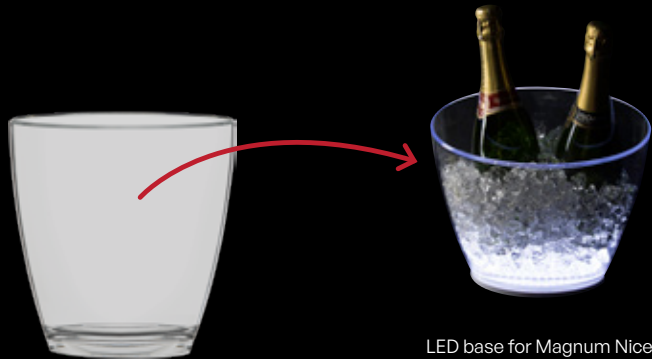

LED'S PARTY

LED base for Magnum Nice bucket (LED only)
WKKLED1