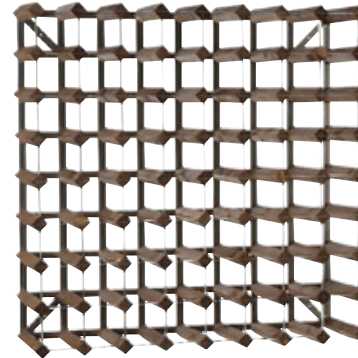

Wine Storage wood/metal
72 bottles
WRKC072