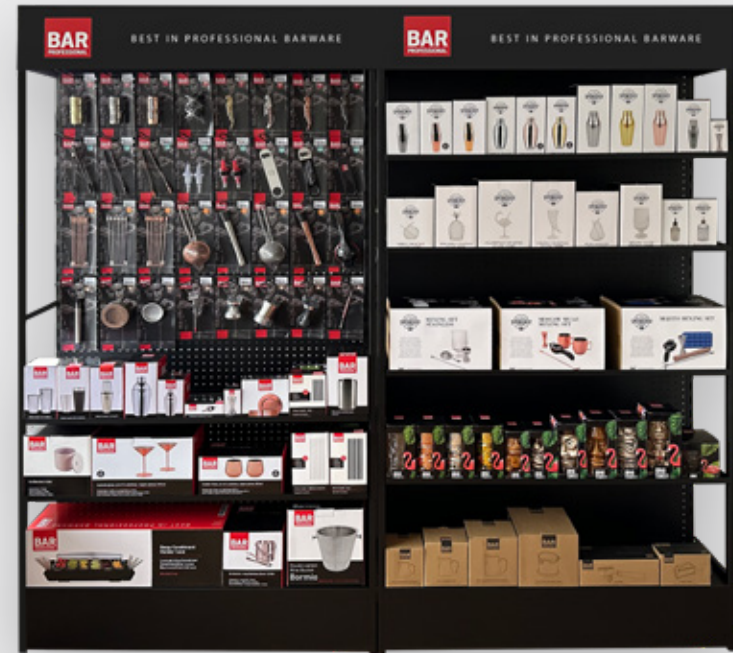

ambiente
the show

7.-11. 2. 2025
Frankfurt am Main

THE BEST IN
PROFESSIONAL
BARWARE

PROFESSIONAL PRESENTATION

The packaging of our products is fit for the Cash & Carry. Whether you run a wholesale business, a liquor store, or a wine shop, our packaging will work for you. Header cards with Eurolock ensure a well-organized, professional shelf presentation, boosting sales like never before.

All items are barcoded, and on request, any message can be printed on the back. All products are vacuum-packed to ensure hygiene, keeping them clean and unmarred-perfect for food handling equipment.

Barprofessional Display

Display Barprofessional
32 hooks + 2 shelves
DISPLAYBP

Speakeasy Packaging Design

Coffee Tools Packaging Design

Aloha Tiki Packaging Design

Standard Packaging Design

IMPRESS YOUR CUSTOMERS WITH GREAT CONTENT?