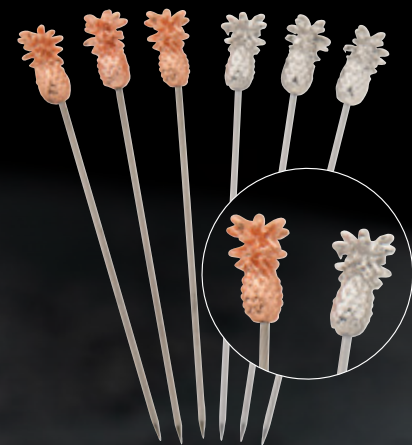

Cocktailpick set
Jigger - 6 pcs
12 cm
CPJ10612

Cocktailpick set
Shaker - 6 pcs
12 cm
CPS0612

Cocktailpick set
Pineapple - 6 pcs
12 cm
CPP0612

STIRRED, NOT SHAKEN

Drink stirrers
Shaker - 6 pcs
18 cm
STSH018 stainless steel
STCSH018 copper

Drink stirrers
Pineapple - 6 pcs
18 cm
STPA018 stainless steel
STCPA018 copper

Crafting perfection with every stamp **NEW**

The disc stirrer is essentially a stirrer or muddler designed to lightly 'stamp' or press garnishes, such as citrus slices, herbs, or berries, into your drink. The goal of using a disc stirrer is to gently release the flavors and aromas of these garnishes into the drink without overly crushing or damaging them, ensuring a balanced infusion.