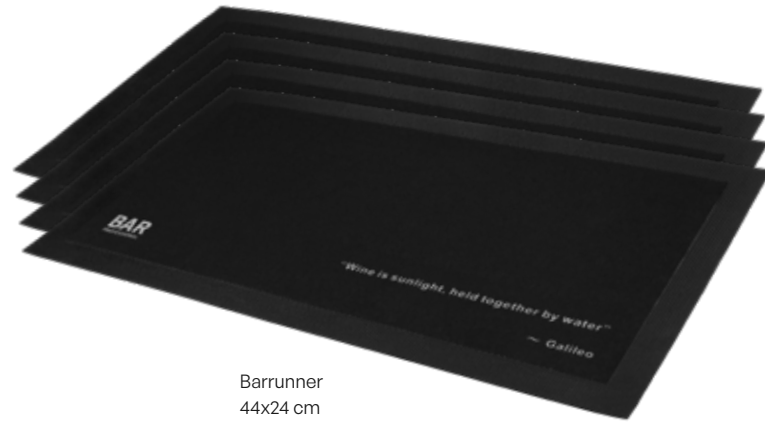

HOME WITH DES

Barrunner
44x24 cm
BRN4424