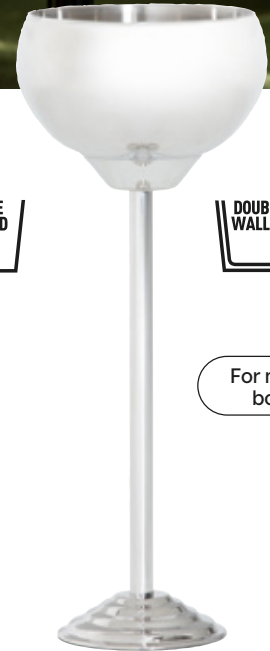

Wine stand aluminium black
 Ø 24 cm height 68 cm
 WSTND01

Wine Bucket + stand Palaia
 single wall
 Ø 21 cm height 84 cm
 WKRVI084

**SINGLE
 WALLED**

Wine Bucket double wall
 + stand Rossar
 Ø 34 cm height 85 cm
 WBSR523