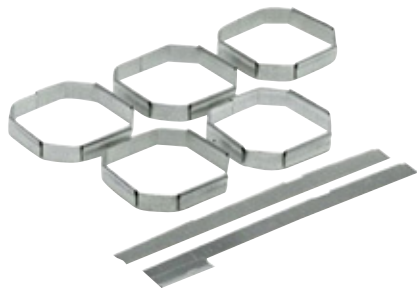

CONNECT YOUR RACKS

Wine Storage Connector Kit
WRKCLIP

SEAL THE BOTTLE, PRESERVE THE WINE

Wine Pump + 2 sealers
WVP0002

Sealer set silicone
WVPST02

Wine & champagne-
stopper Chrome
2 pcs
WCS0001

Wine & champagne-
stopper gold
2 pcs
WCSGOL2