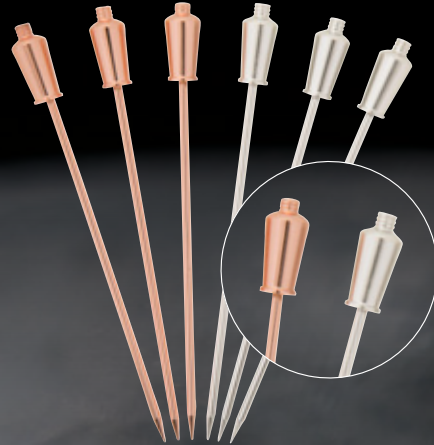

Cocktailpick set
Jigger - 6 pcs
12 cm
CPJ10612

Cocktailpick set
Shaker - 6 pcs
12 cm
CPS0612

Cocktailpick set
Pineapple - 6 pcs
12 cm
CPP0612

STIRRED, NOT SHAKEN

Drink stirrers
Shaker - 6 pcs
18 cm
STSH018 stainless steel
STCSH018 copper

Drink stirrers
Pineapple - 6 pcs
18 cm
STPA018 stainless steel
STCPA018 copper

Crafting perfection with every stamp **NEW**

The disc stirrer is essentially a stirrer or muddler designed to lightly 'stamp' or press garnishes, such as citrus slices, herbs, or berries, into your drink. The goal of using a disc stirrer is to gently release the flavors and aromas of these garnishes into the drink without overly crushing or damaging them, ensuring a balanced infusion.