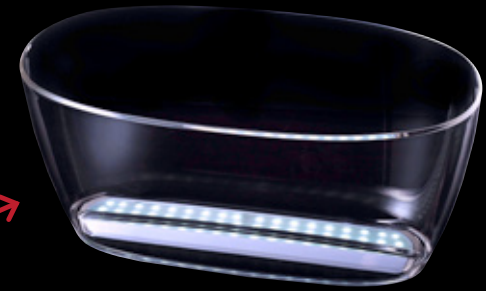

SINGLE WALLED

Champagne Bowl
 vintage gold
 Ø 47 cm height 39 cm
 WGOLBWL

NEW

Champagne Bowl
 vintage copper
 Ø 47 cm height 39 cm
 WCOPBWL

Champagne Bowl
 vintage alu
 Ø 47 cm height 39 cm
 WVCB11S

SINGLE WALLED

Champagne Bucket
 vintage gold
 Ø 32x25 cm height 25 cm
 WGOLBUC

NEW

Champagne Bucket
 vintage copper
 Ø 32x25 cm height 25 cm
 WCOPBUC

Champagne Bucket
 vintage alu
 Ø 32x25 cm height 25 cm
 WVCB09S

LED'S PARTY

LED base for Magnum Nice bucket (LED only)
WKKLED1

LED Bar for Nice Bowl
(LED only)
WLEDN01

**WITH
LED**

Transform your wine or champagne presentation with our LED bars for the Nice wine bucket and bowl. Watch your drinks take centre stage, bathed in an enchanting glow that adds a touch of drama and sophistication. The stunning effect of the LED bars creates an unforgettable visual experience, perfect for adding dimension to any occasion. Light up your bottles with style and flair, set the stage for unforgettable moments and turn every glass into an extraordinary celebration. Cheers to brilliance!

Winebowl Totem
round LED Ø 38 cm
height 85 cm
WTR0085

Winebowl Totem
square LED Ø 45 cm
height 100 cm
WTR0100

THE HOME FITTING PARTY

Winebowl party
round LED Ø 55 cm
height 55 cm
WTR0055

Much more than a coffee table, this Home Fitting Party is a gem to the eye. With two separately opening compartments, it is ideal for storing your things and treats. The included extra tray is ideal for filling with ice to keep your drinks nice and cold: in short, an elegant ice bucket which is also functional. A perfect addition to any party!