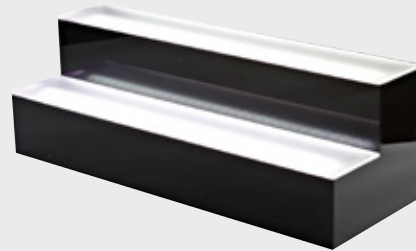

WATCH THE VIDEO

LED ME ENTERTAIN YOU

LED Bottle Shelf
60 cm
LBS0061

LED Bottle Shelf
90 cm
LBS0091

LED Bottle Shelf
120 cm
LBS0122

LED Bottle Display 3 Tier
60 x 33 x 33 cm
LBD0003

LED Bottle Display 2 Tier
60 x 22 x 22 cm
LBD0002