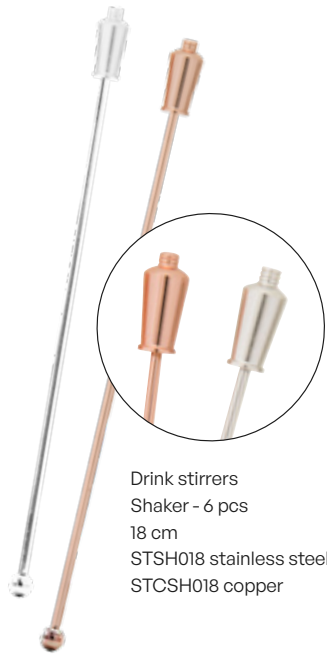

Cocktailpick set
Jigger - 6 pcs
12 cm
CPJ10612

Cocktailpick set
Shaker - 6 pcs
12 cm
CPS0612

Cocktailpick set
Pineapple - 6 pcs
12 cm
CPP0612

STIRRED, NOT SHAKEN

Drink stirrers
Shaker - 6 pcs
18 cm
STSH018 stainless steel
STCSH018 copper

Drink stirrers
Pineapple - 6 pcs
18 cm
STPA018 stainless steel
STCPA018 copper

Crafting perfection with every stamp **NEW**

The disc stirrer is essentially a stirrer or muddler designed to lightly 'stamp' or press garnishes, such as citrus slices, herbs, or berries, into your drink. The goal of using a disc stirrer is to gently release the flavors and aromas of these garnishes into the drink without overly crushing or damaging them, ensuring a balanced infusion.