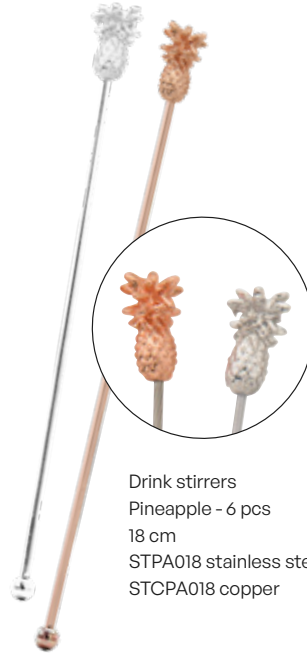

Cocktailpick set
Jigger - 6 pcs
12 cm
CPJ10612

Cocktailpick set
Shaker - 6 pcs
12 cm
CPS0612

Cocktailpick set
Pineapple - 6 pcs
12 cm
CPP0612

STIRRED, NOT SHAKEN

Drink stirrers
Shaker - 6 pcs
18 cm
STSH018 stainless steel
STCSH018 copper

Drink stirrers
Pineapple - 6 pcs
18 cm
STPA018 stainless steel
STCPA018 copper

Crafting perfection with every stamp **NEW**

The disc stirrer is essentially a stirrer or muddler designed to lightly 'stamp' or press garnishes, such as citrus slices, herbs, or berries, into your drink. The goal of using a disc stirrer is to gently release the flavors and aromas of these garnishes into the drink without overly crushing or damaging them, ensuring a balanced infusion.