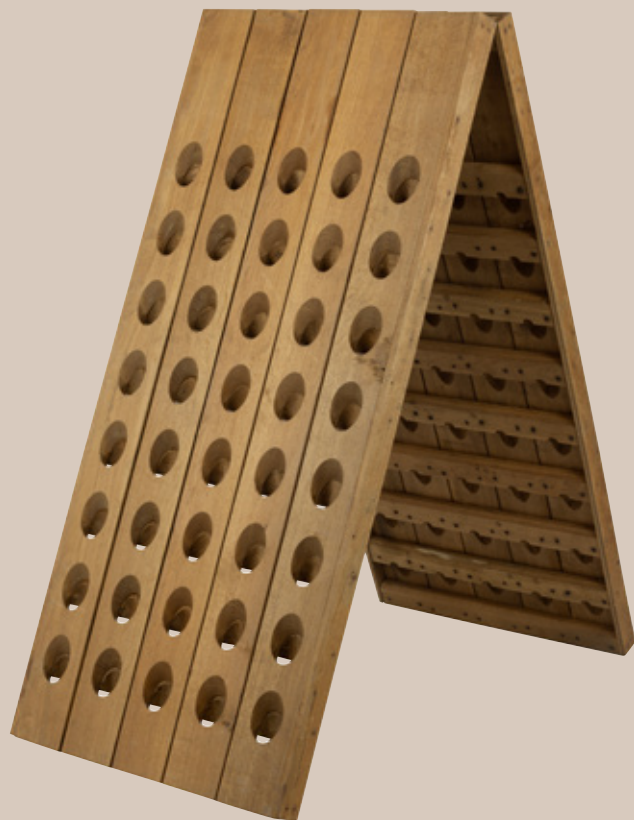

Pupitre Wine rack
80 bottles
WPP0080