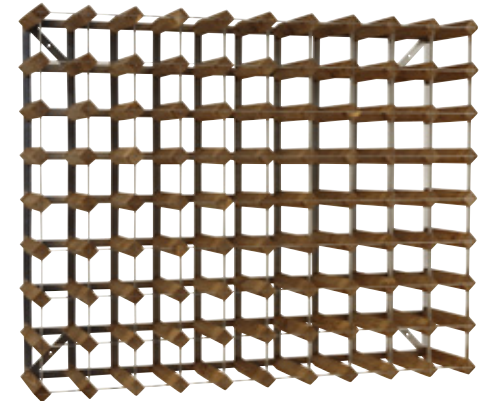

Wine Storage wood/metal
16 bottles
WRKC016

Wine Storage wood/metal
30 bottles
WRKC030

Wine Storage wood/metal
42 bottles
WRKC042

Wine Storage wood/metal
72 bottles
WRKC072

Wine Storage wood/metal
90 bottles
WRKC090