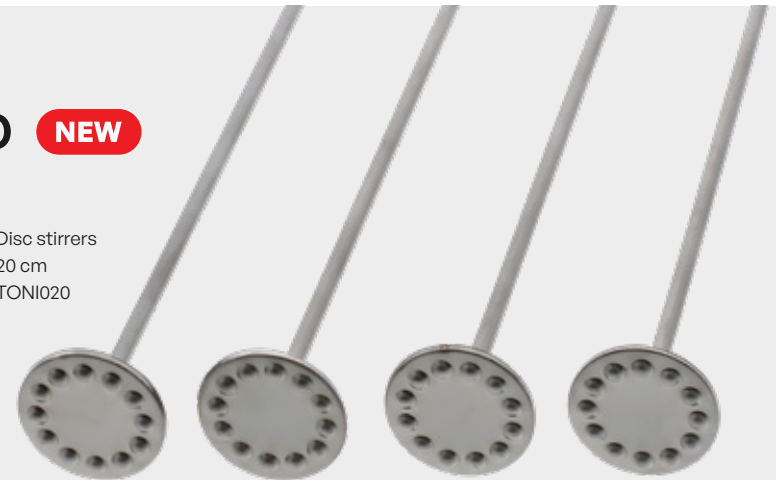

Crafting perfection with every stamp **NEW**

The disc stirrer is essentially a stirrer or muddler designed to lightly 'stamp' or press garnishes, such as citrus slices, herbs, or berries, into your drink. The goal of using a disc stirrer is to gently release the flavors and aromas of these garnishes into the drink without overly crushing or damaging them, ensuring a balanced infusion.

Disc stirrers
20 cm
TONI020