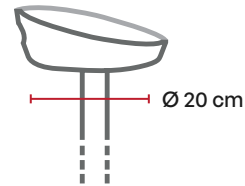

Wine Bucket + stand Palaia
single wall
Ø 21 cm height 84 cm
WKRVI084