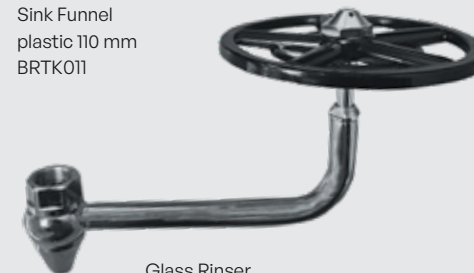

Glass Rinser
BNS0001