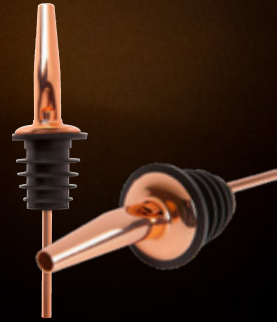

Measured 3-ball pourer
with collar / 2 pcs
MPP0020 - 20 ml
MPP0035 - 35 ml
MPP0050 - 50 ml

Freeflow pourer copper
6 pcs
SLSC006