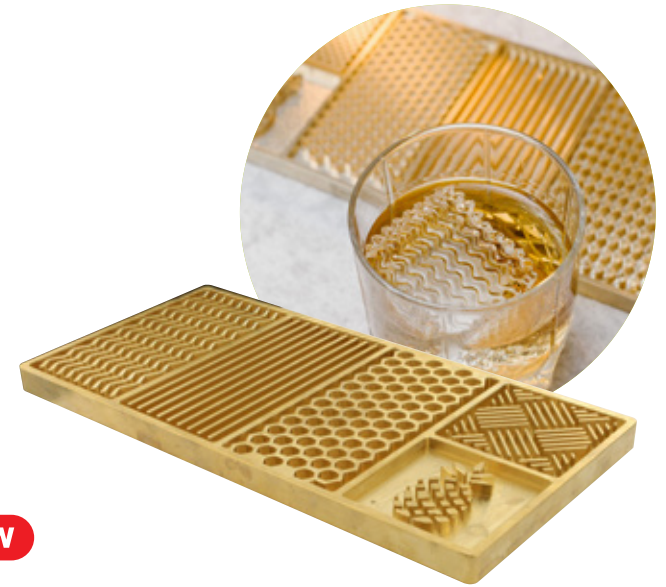

Ice Pick 3-prong
YPR0003

Ice stamp tray brass
20x10 cm
ISTR2010