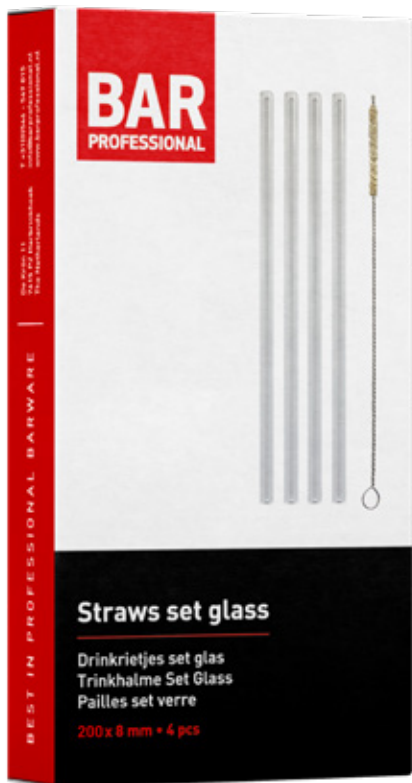

Glass

STRAWS

Plastic

STRAWS

RECYCLABLE

DISHWASHER
SAFE

100%
BPA FREE

POLYPROPYLENE FOR
BREAK RESISTANCE